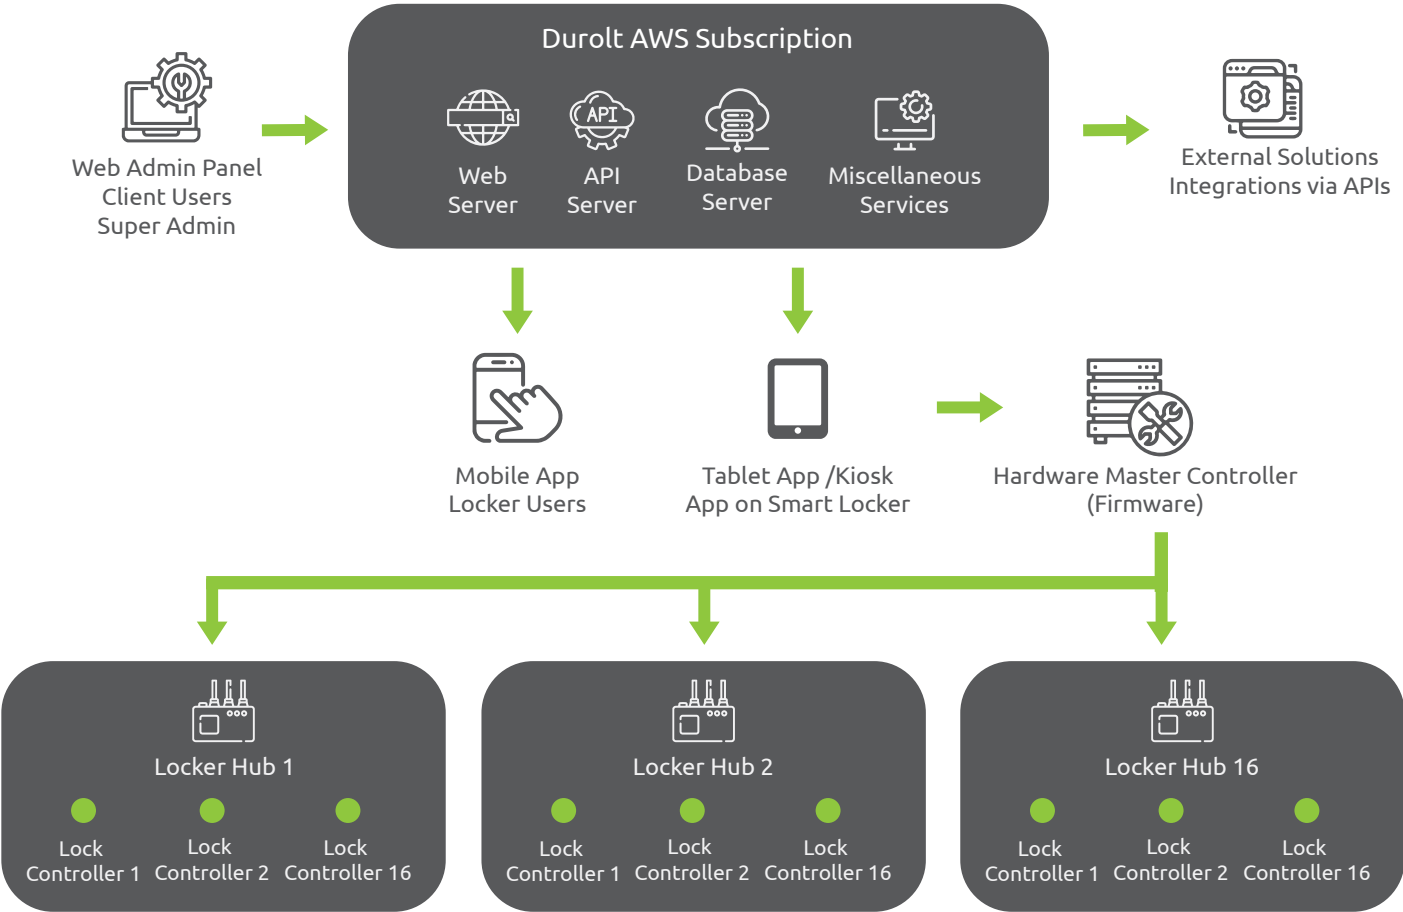

SMART LOCKERS

Revolutionizing Locker Solutions
Using Cloud Technology

USP (UNIQUE SELLING PROPOSITION)

- Fully integrated Durolt solution
- Software agnostic solution
(3rd party software with Durolt Hardware)
- Hardware agnostic solution
(3rd party hardware with Durolt Software)
- Customised solution capabilities

WAYS TO ACCESS

DUROLT SMART LOCK PLATFORM SYSTEM ARCHITECTURE

SMART LOCKER APPLICATIONS

Here's how our innovative Smart Storage Solutions are used for multiple applications

PARCEL LOCKERS

LUGGAGE LOCKERS

ASSET LOCKERS