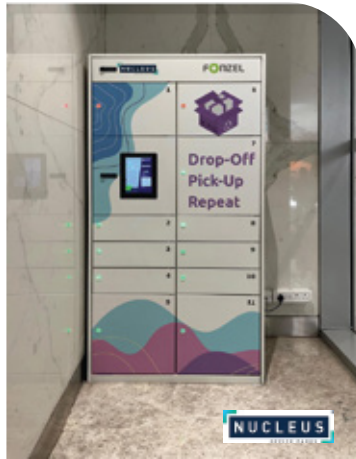

CORPORATE
OFFICES

AIRPORTS

RAILWAY STATIONS

SHOPPING MALLS

LAST MILE
LOGISTICS

PROJECT SHOWCASE

Parcel
Delivery & Return

BOPIS
Buy Online Pick-up In Store

PuDo
Pick-up & Drop-off

Luggage Lockers

Asset Lockers

Personal Lockers

FONZEL YOUR END-TO-END SOLUTION PARTNER

"Your most important asset is TIME. This is why we created our Smart Counter at our New Delhi office: contactless, always available, and with zero waiting times. Welcome to 100% convenience"