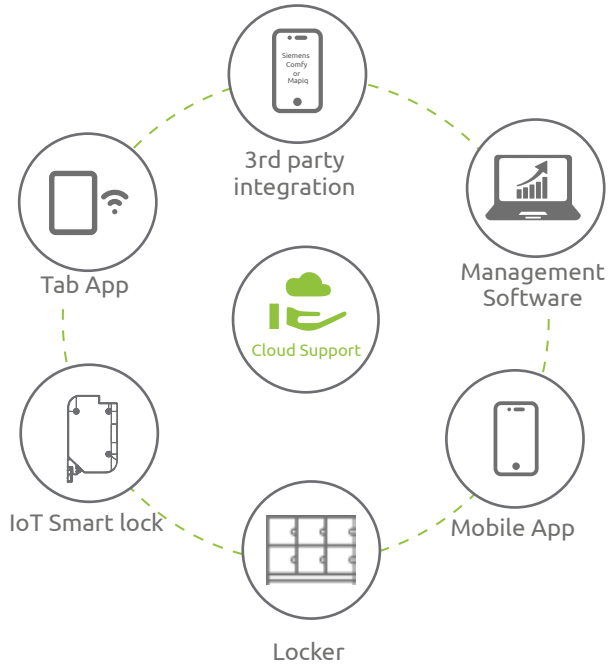

SMART LOCKERS

Revolutionizing Locker Solutions
Using Cloud Technology

USP (UNIQUE SELLING PROPOSITION)

- Fully integrated Durolt solution
- Software agnostic solution
(3rd party software with Durolt Hardware)
- Hardware agnostic solution
(3rd party hardware with Durolt Software)
- Customised solution capabilities

WAYS TO ACCESS

DUROLT SMART LOCK PLATFORM SYSTEM ARCHITECTURE

SMART LOCKER APPLICATIONS

Here's how our innovative Smart Storage Solutions are used for multiple applications

PARCEL LOCKERS

LUGGAGE LOCKERS

ASSET LOCKERS