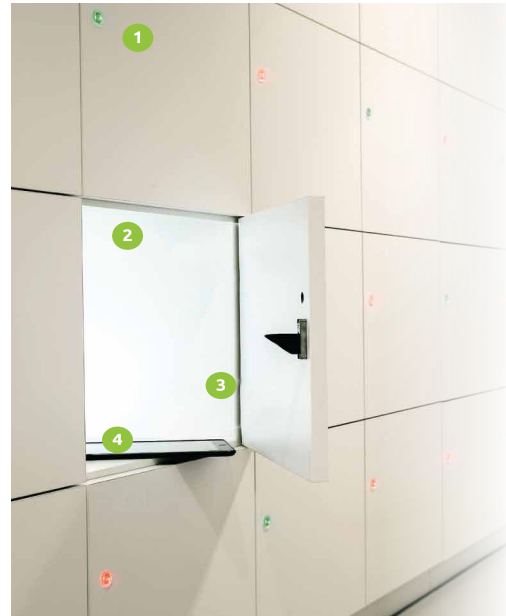

***SMART* LOCKERS**

Revolutionizing Locker Solutions
Using Cloud Technology

OUR SMART LOCKER TECHNOLOGY

- 1 Occupancy Indicators
- 2 Internal Light
- 3 Integral Pin Hinges
- 4 USB Charging on lock(Optional)