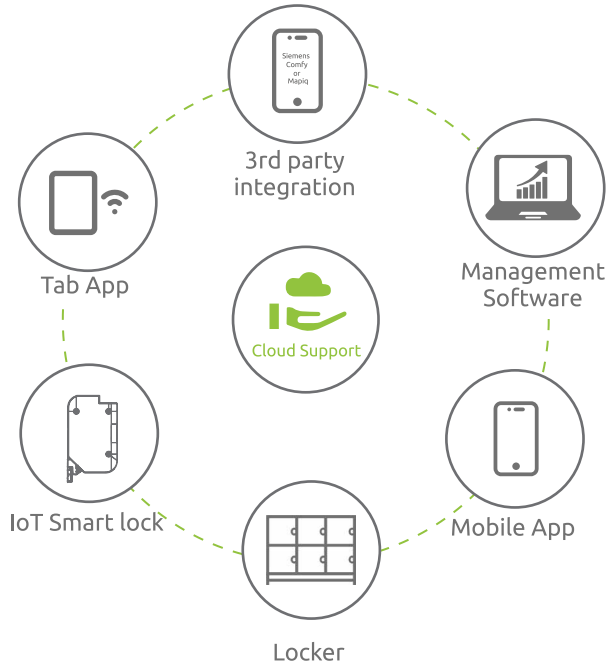

***SMART* LOCKERS**

Revolutionizing Locker Solutions
Using Cloud Technology

OUR SMART LOCKER TECHNOLOGY

- 1 Occupancy Indicators
- 2 Internal Light
- 3 Integral Pin Hinges
- 4 USB Charging on lock(Optional)

Benefits

- No more forget PIN/Password
- Remote Management & Monitoring
- Versatility and Customization
- User insights facilitates locker allocation decision
- Capex-Opex Savings by Resource Optimization
- Push notifications feature